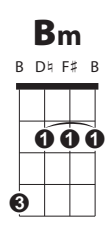

Rhythm: **4/4** Tempo: **130** Strum: *London/Edinburgh* **1 2 3 ^ 4 ^ | 1 2 3 ^ 4 ^**

INTRO *Count-In:* 1 2 1 2 3 4

G **Am** **C** **G** **D7**
G **Am** **C** **G** **C! C!**
D Wake up Maggie I **C** think I got something to say to you. **G** : It's
D late September and I **C** really should be **G** back at school. **G** : I
C know I keep you am- **G** used but I **C** feel I'm being **D** used. : Oh,
Am Maggie I couldn't have **Bm** tried any **Am** more. **Bm** : :

Verse [1] You

Am led me away from **D** home just to **Am** save you from being a- **D** lone. You
Am stole my heart and **D** that's what really **G** hurts. **G** The
D morning sun when it's **C** in your face really **G** shows your age. **G** : But
D that don't worry me **C** none, in my eyes you're **G** everything. **G** : I
C laughed at all of your **G** jokes, my **C** love you didn't need to **D** coax. : Oh,
Am Maggie I couldn't have **Bm** tried any **Am** more. **Bm** : :

Verse [2] You

Am led me away from **D** home just to **Am** save you from being a- **D** lone. You
Am stole my soul, that's a **D** pain I can do with- **G** out. **G** : :
D All I needed was a **C** friend to lend a **G** guiding hand **G** : . . But you
D turned into a lover and **C** mother what a lover, you **G** wore me out. **G** : :
C All you did was wreck my **G** bed, and in the **C** morning kick me in the **D** head. : Oh,
Am Maggie I couldn't have **Bm** tried any **Am** more. **Bm** : :

Maggie May

Verse [3]

Am led me	away from	D home	'cause you	Am didn't want to be	a-	D lone. You
Am stole my heart	I couldn't	D leave you	if I	G tried.	:	G You
D I suppose I could	col-	C lect my books and get on	back to school.	G	:	G Or
D steal my Daddy's		C cue and make a living out of	playing pool.	G	:	G Or
C find myself a rock and roll		G band that		C needs a helpin'		D hand.Oh,
Am Maggie	I wish I'd	Bm never seen your		Am face.		Bm	