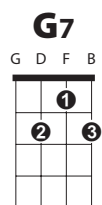

Rhythm: **4/4**

Tempo: **#**

Strum: *London:London*

1 2 3 4 | 1 2 3 4

INTRO

G **Gmaj7** **Am** **D7>>>>** **G** **Gmaj7** **Am** **D7>>>>**

Verse **[1]**

G I'm	G Just like the	G dreaming of a	Am white	D7 Christmas,
C :	Gmaj7 tree	D7 ones I	G used to	D7 know,
G tree	Gmaj7 tops	G7 glisten	C and children	Cm listen,
G hear		Am sleigh bells in the	A7 sno-	D7 ow.

. . . . . To

Verse **[2]**

G I'm	G With every	G dreaming of a	Am white	D7 Christmas,
C :	Gmaj7 days	D7 Christmas card I	G wri-	D7 ite,
G days	Gmaj7 be	G7 merry	C and bri-	Cm ight
G all	Gmaj7 your	Am Christmas-	D7 ses	G be whi-

(D7>>>>)

Repeat **[All]**